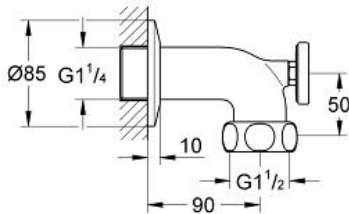

Wall union, male 1 1/4"

MODEL # 12444000

Pure Freude an Wasser

GROHE

GROHE America, Inc | 200 North Gary Avenue, Suite G, Roselle, IL 60172
Phone: +1 (800) 444-7643 | Fax: +1 (800) 225-2778 | us-customerservice@grohe.com

Product Description:
Wall union, male 1 1/4"

Standard Specification:

- With Centigrade Thermometer
- 1 1/2" x 1 1/4" male threaded nut
- Projection 3 1/2"
- Screw escutcheon
- For Grohtherm XL 1" (35 085/35 086)
- **GROHE StarLight** chrome finish